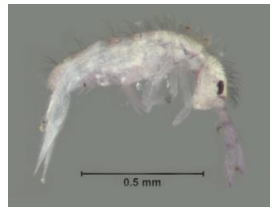

Insects in St. Augustinegrass Lawns

Eileen A. Buss, UF/IFAS Entomology and Nematology Dept., Gainesville, FL

False chinch bug

Big-eyed bug adult and nymph
Geocoris uliginosus

Big-eyed bug adult and nymph
Geocoris punctipes

Minute pirate bug adult & nymph

Red imported fire ant

Rhodesgrass mealybugs

Ground pearls

Spider mites

Tropical sod webworm

Sugarcane grub adult and larva

Springtail