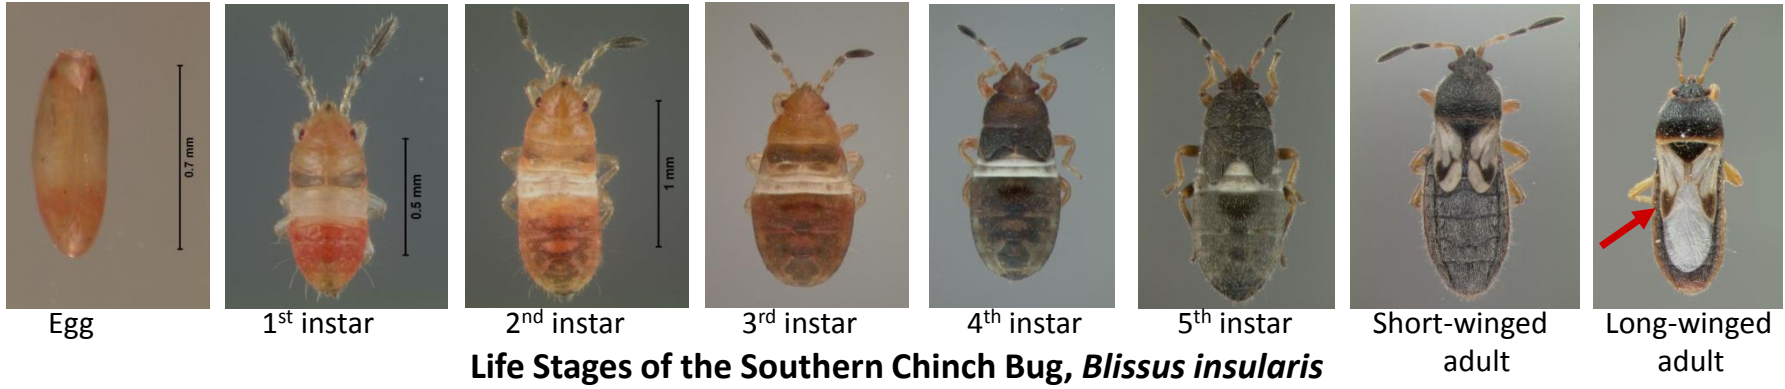

Insects in St. Augustinegrass Lawns

Eileen A. Buss, UF/IFAS Entomology and Nematology Dept., Gainesville, FL

False chinch bug

Big-eyed bug adult and nymph
Geocoris uliginosus

Big-eyed bug adult and nymph
Geocoris punctipes

Minute pirate bug adult & nymph

Red imported fire ant

Rhodesgrass mealybugs

Ground pearls

Spider mites

Tropical sod webworm

Sugarcane grub adult and larva

Springtail