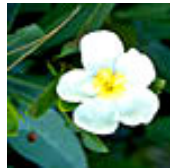

Gordonia lasianthus

Loblolly Bay

Photo Credits

Optimal Light:	☀
Light Range:	☀ - 🌑
Soil Moisture:	💧 - 💧💧💧
Wildlife:	
Native:	Yes
Drought Tolerance:	Low
Perennial:	N/A
Invasive Status:	N/A

Growth Rate:	Slow
Mature Height:	30 - 60 ft.
Mature Spread:	20 - 30 ft.
Soil Texture:	unknown
Soil pH:	Acidic, Slightly acidic
Salt Tolerance:	Low to None
Hardiness Zone:	8-10b

Comments:
white flowers in spring-summer;
good restoration tree; good for
retention pond edges; do not plant in
alkaline soils